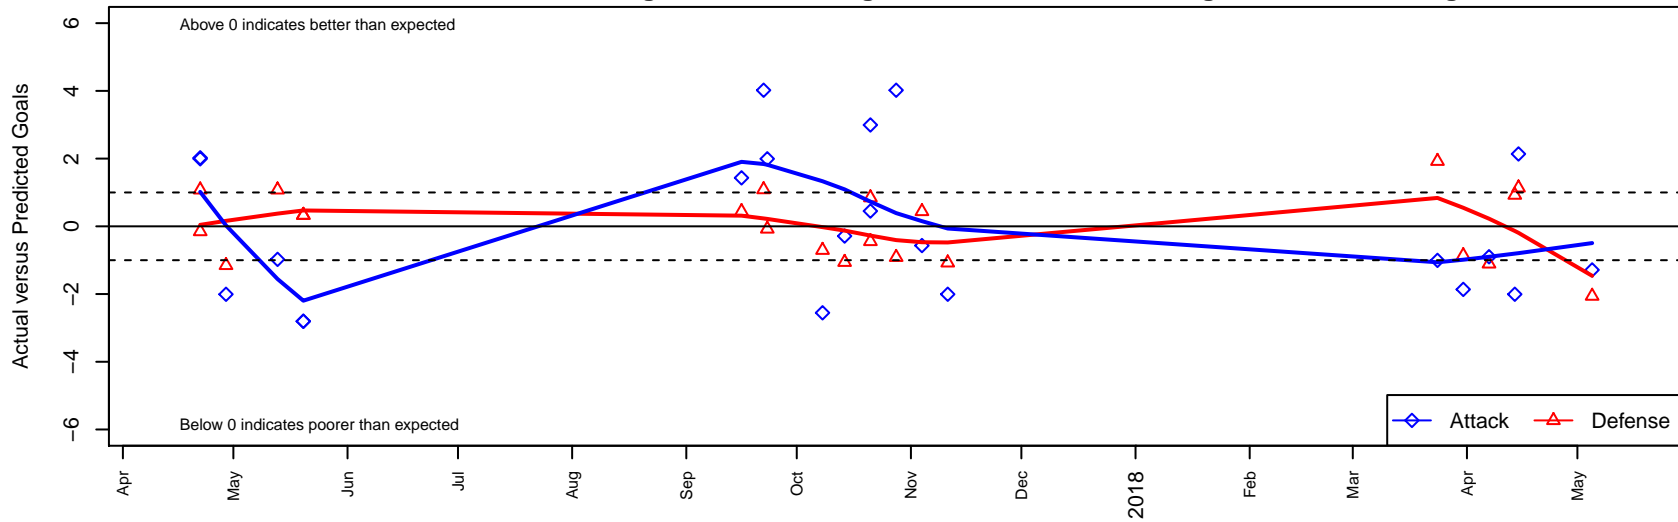

Wenatchee Valley United Equipo Relampago B04

Cobra Premier Soccer
 Othello, WA
 B04 total strength=1091
 attack=3.26 defense=2.31
 fall league = PSPL Copa 1 – East U14
 spr league = Spr PSPL EWA – '04 Copa 1 – East U14
 notes= Lauriano 2015

alt names used:
 UNITED SC Equipo Relampago
 UNITED SC Equipo Relampago

Venues played:
 2016 Spr PSPL–Inland Copa 2 U13
 2017 PSPL Copa 1 – East U14
 2017 Spr PSPL EWA – '04 Copa 1 – East U14

Wenatchee Valley United Equipo Relampago B04
 Dots are actual minus expected GF (blue circles) and GA (red triangles).
 Blue line is smoothed change in attack strength. Red is smoothed change in defense strength.

**attack and defense variance (black dot)
relative to other teams
and top 10 in region**

**attack and defense rating
relative to others at age
and all opponents in last 13 months**

Performance relative to 13 month average