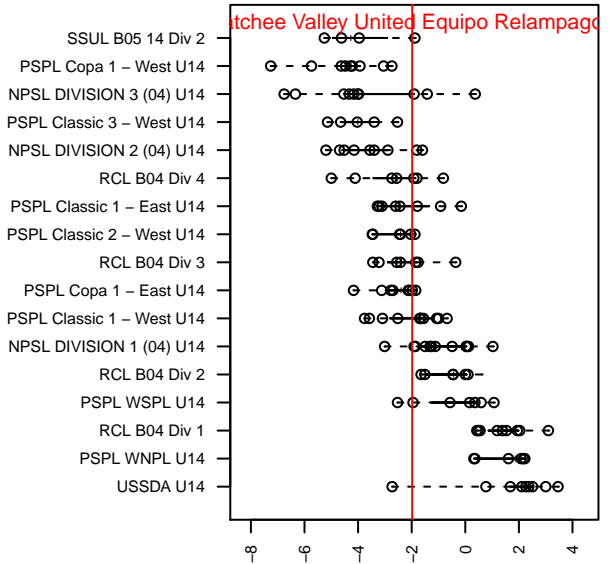

Wenatchee Valley United Equipo Relampago B04

Cobra Premier Soccer
 Othello, WA
 B04 total strength=1091
 attack=3.26 defense=2.31
 fall league = PSPL Copa 1 – East U14
 spr league = Spr PSPL EWA – '04 Copa 1 – East U14
 notes= Lauriano 2015

alt names used:
 UNITED SC Equipo Relampago
 UNITED SC Equipo Relampago

Venues played:
 2016 Spr PSPL–Inland Copa 2 U13
 2017 PSPL Copa 1 – East U14
 2017 Spr PSPL EWA – '04 Copa 1 – East U14

Wenatchee Valley United Equipo Relampago B04
 Dots are actual minus expected GF (blue circles) and GA (red triangles).
 Blue line is smoothed change in attack strength. Red is smoothed change in defense strength.

**attack and defense variance (black dot)
relative to other teams
and top 10 in region**

**attack and defense rating
relative to others at age
and all opponents in last 13 months**

Performance relative to 13 month average